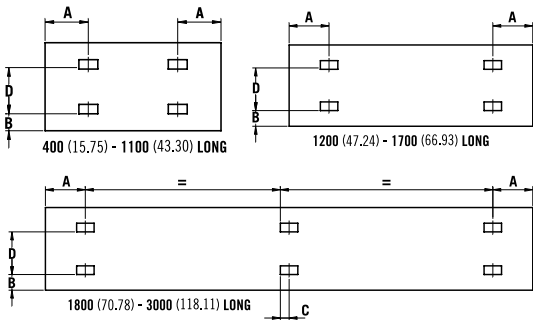

## BRACKET POSITION

A = Closest to wall B = Furthest from wall (R) = Recommended mounting position.

## COMPACT MOUNTING BRACKETS

All dimensions in mm. Inches in brackets. Floor mounting brackets available.

| Dimensions | mm  | inches | mm  | inches | mm  | inches | mm  | inches | mm  | inches |
|------------|-----|--------|-----|--------|-----|--------|-----|--------|-----|--------|
| Height     | 300 | 11.81  | 500 | 17.72  | 600 | 23.62  | 700 | 27.56  | 900 | 35.43  |
| A          | 65  | 2.56   | 65  | 2.56   | 65  | 2.56   | 65  | 2.56   | 65  | 2.56   |
| B          | 119 | 4.69   | 99  | 3.90   | 99  | 3.90   | 99  | 3.90   | 99  | 3.90   |
| C          | -   | -      | 269 | 10.59  | 419 | 16.50  | 519 | 20.43  | 719 | 28.31  |
| D          | 153 | 6.02   | 303 | 11.93  | 453 | 17.83  | 553 | 21.77  | 753 | 29.65  |
| E          | 185 | 7.28   | 335 | 13.19  | 485 | 19.09  | 585 | 23.03  | 785 | 30.91  |

## K1, P+ AND K2 LUG POSITIONS

All dimensions in mm. Inches in brackets.

### K1

| Dimensions      | mm  | in   |
|-----------------|-----|------|
| A 400mm         | 117 | 4.61 |
| A 500 - 3000mm  | 150 | 5.91 |
| B 400 - 3000mm  | 60  | 2.36 |
| C 1800 - 3000mm | 17  | 0.67 |