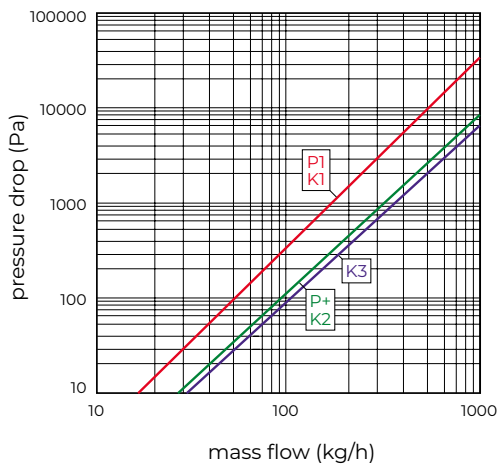

PRESSURE DROPS

Type	Kv
P1 / K1	1.67
P+ / K2	3.32
K3	3.65