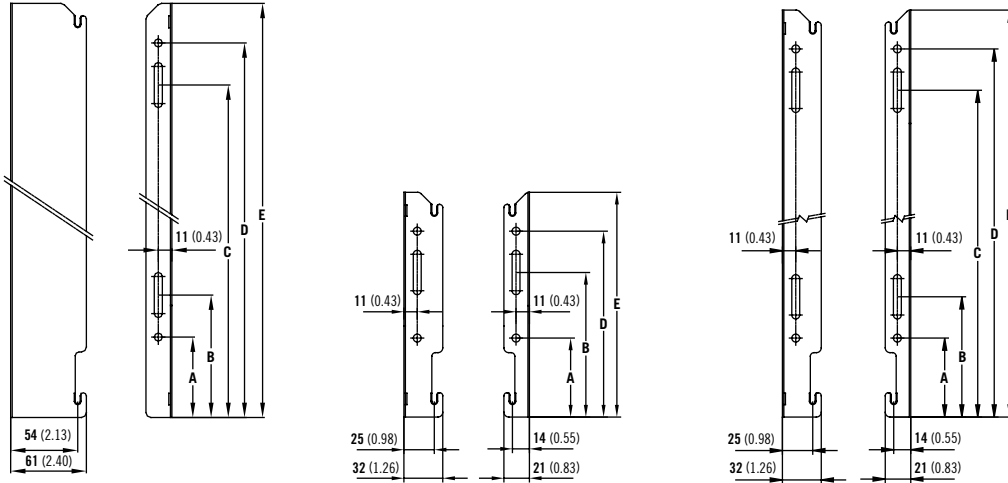

## WALL MOUNTING INFORMATION

All dimensions in mm. Inches in brackets.

Floor mounting brackets available.

## BRACKET POSITION

A = Closest to wall B = Furthest from wall (R) = Recommended mounting position.

## COMPACT MOUNTING BRACKETS

All dimensions in mm. Inches in brackets. Floor mounting brackets available.

| Dimensions | mm  | inches | mm  | inches | mm  | inches | mm  | inches | mm  | inches |
|------------|-----|--------|-----|--------|-----|--------|-----|--------|-----|--------|
| Height     | 300 | 11.81  | 500 | 17.72  | 600 | 23.62  | 700 | 27.56  | 900 | 35.43  |
| A          | 65  | 2.56   | 65  | 2.56   | 65  | 2.56   | 65  | 2.56   | 65  | 2.56   |
| B          | 119 | 4.69   | 99  | 3.90   | 99  | 3.90   | 99  | 3.90   | 99  | 3.90   |
| C          | -   | -      | 269 | 10.59  | 419 | 16.50  | 519 | 20.43  | 719 | 28.31  |
| D          | 153 | 6.02   | 303 | 11.93  | 453 | 17.83  | 553 | 21.77  | 753 | 29.65  |
| E          | 185 | 7.28   | 335 | 13.19  | 485 | 19.09  | 585 | 23.03  | 785 | 30.91  |

### K1

| Dimensions      | mm  | in   |
|-----------------|-----|------|
| A 400mm         | 117 | 4.61 |
| A 500 - 3000mm  | 150 | 5.91 |
| B 400 - 3000mm  | 60  | 2.36 |
| C 1800 - 3000mm | 17  | 0.67 |